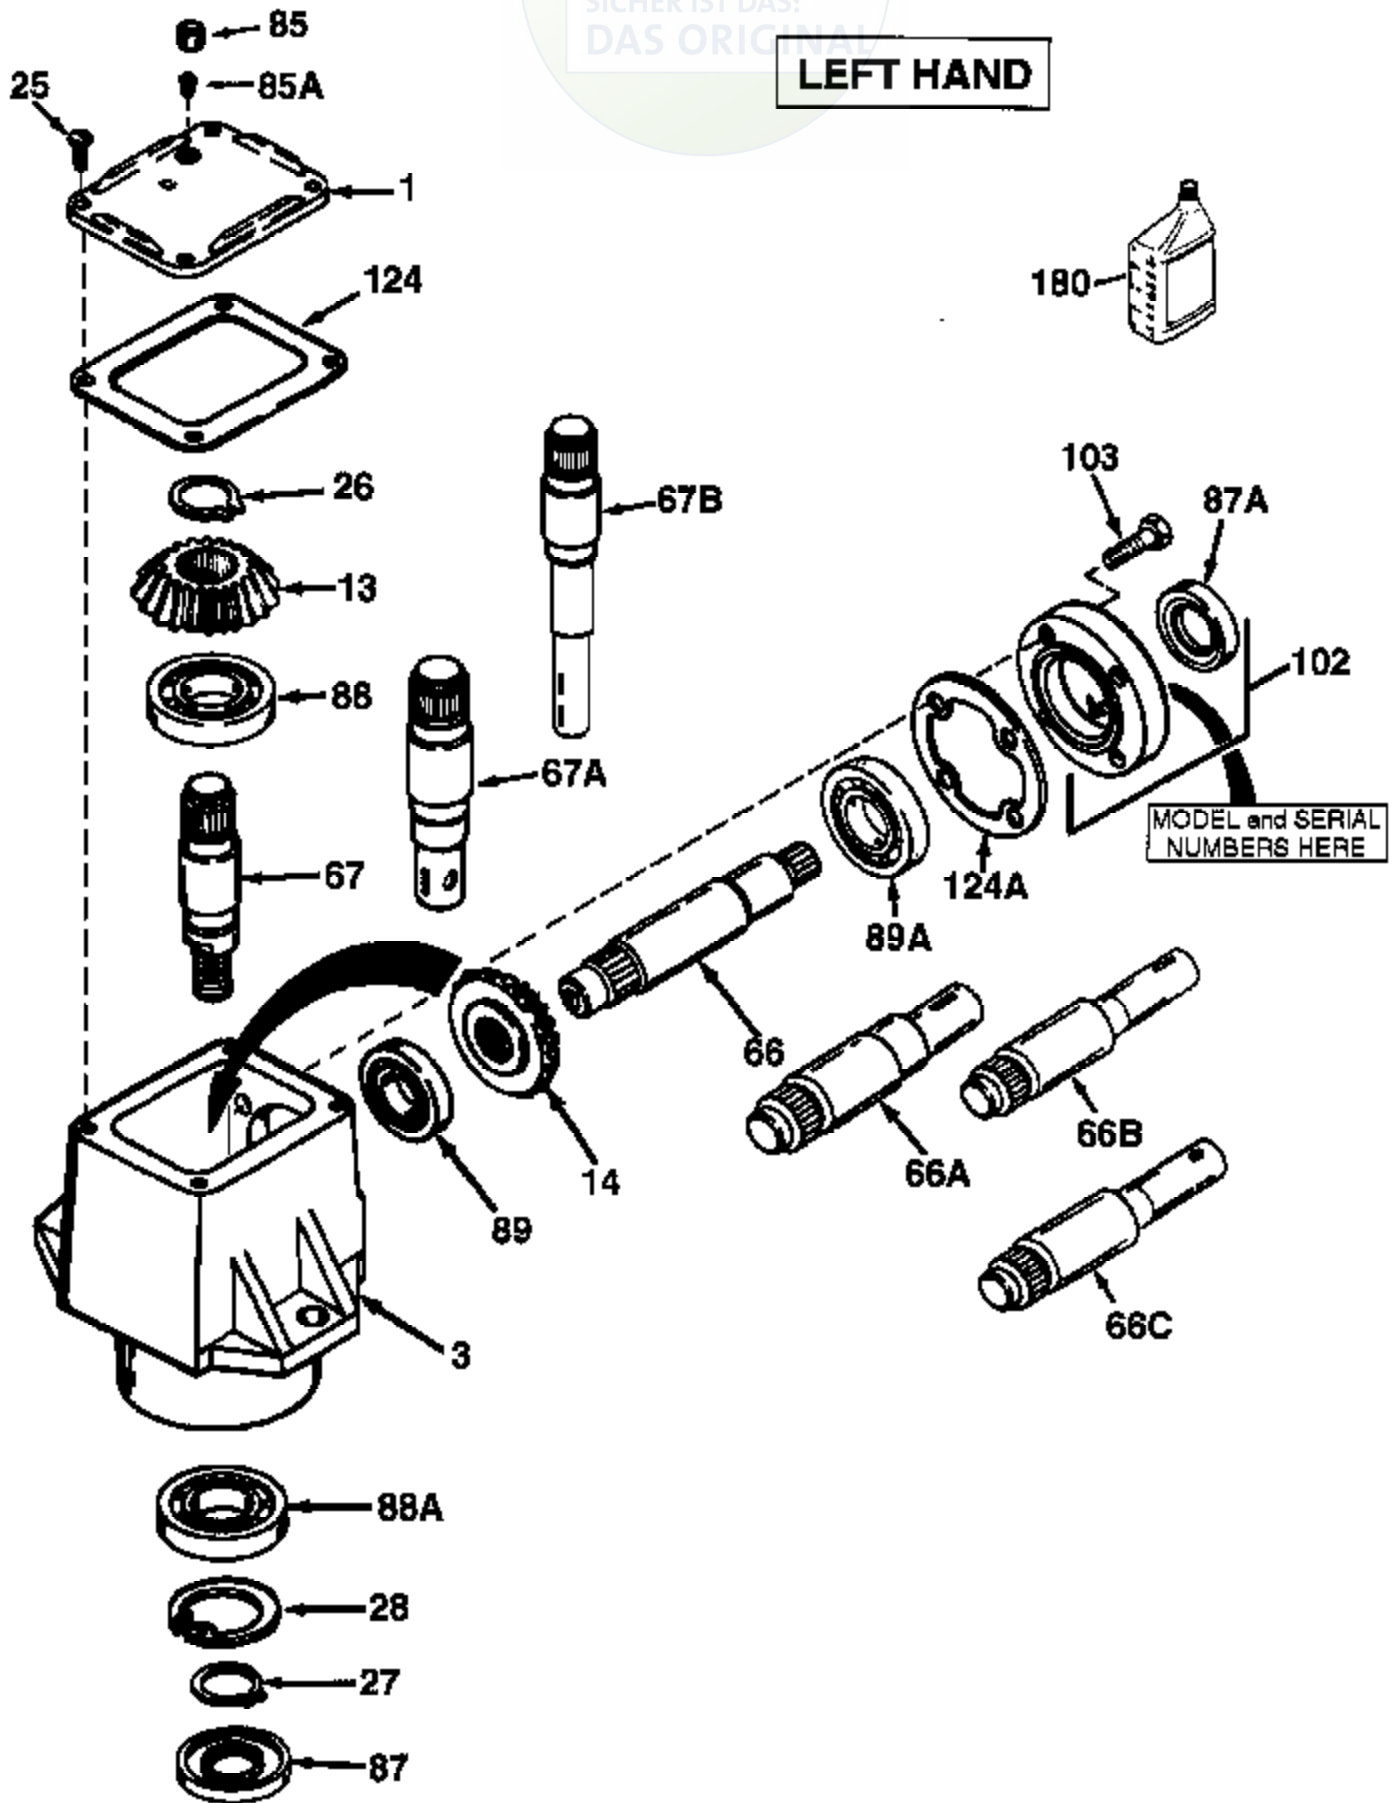

JOIST

SICHER IST DAS:
DAS ORIGINAL

LEFT HAND

Ref #	Part Number	Qty	Description
1	772067	1	Right Angle Drive Head Cover
3	770124	1	Right Angle Drive Housing
13	778371	1	Bevel Gear (18 teeth-steel)
14	778348	1	Bevel Gear (15 teeth-steel)
25	792025	4	Screw, 10-24 x 1/2"
26	788018	1	Retaining Ring
27	788079	1	Retaining Ring
66B	776428	1	Input Shaft (5.570 " long)
67A	776429	1	Output Shaft (4.259" long)
85	792039	1	Pipe Plug, 1/8-27
87	788082	1	Oil Seal
87A	788031	1	Oil Seal 7/8"
88A	780177	1000-1000-077	Ball Bearing .9838 ID
88	780174	Peerless	Ball Bearing .9838 ID
89	780024	1	Ball Bearing 3/4" ID
89A	780034	1	Ball Bearing 7/8" ID
102	786029	1	Retainer Cap & Seal (Incl. 87A & 103)
103	792026	4	Bolt, 1/4-20 x 7/8"
124A	788030B	1	Retainer Gasket
124	788028	1	Gasket
180	730229A	1	Gear Oil 80W90